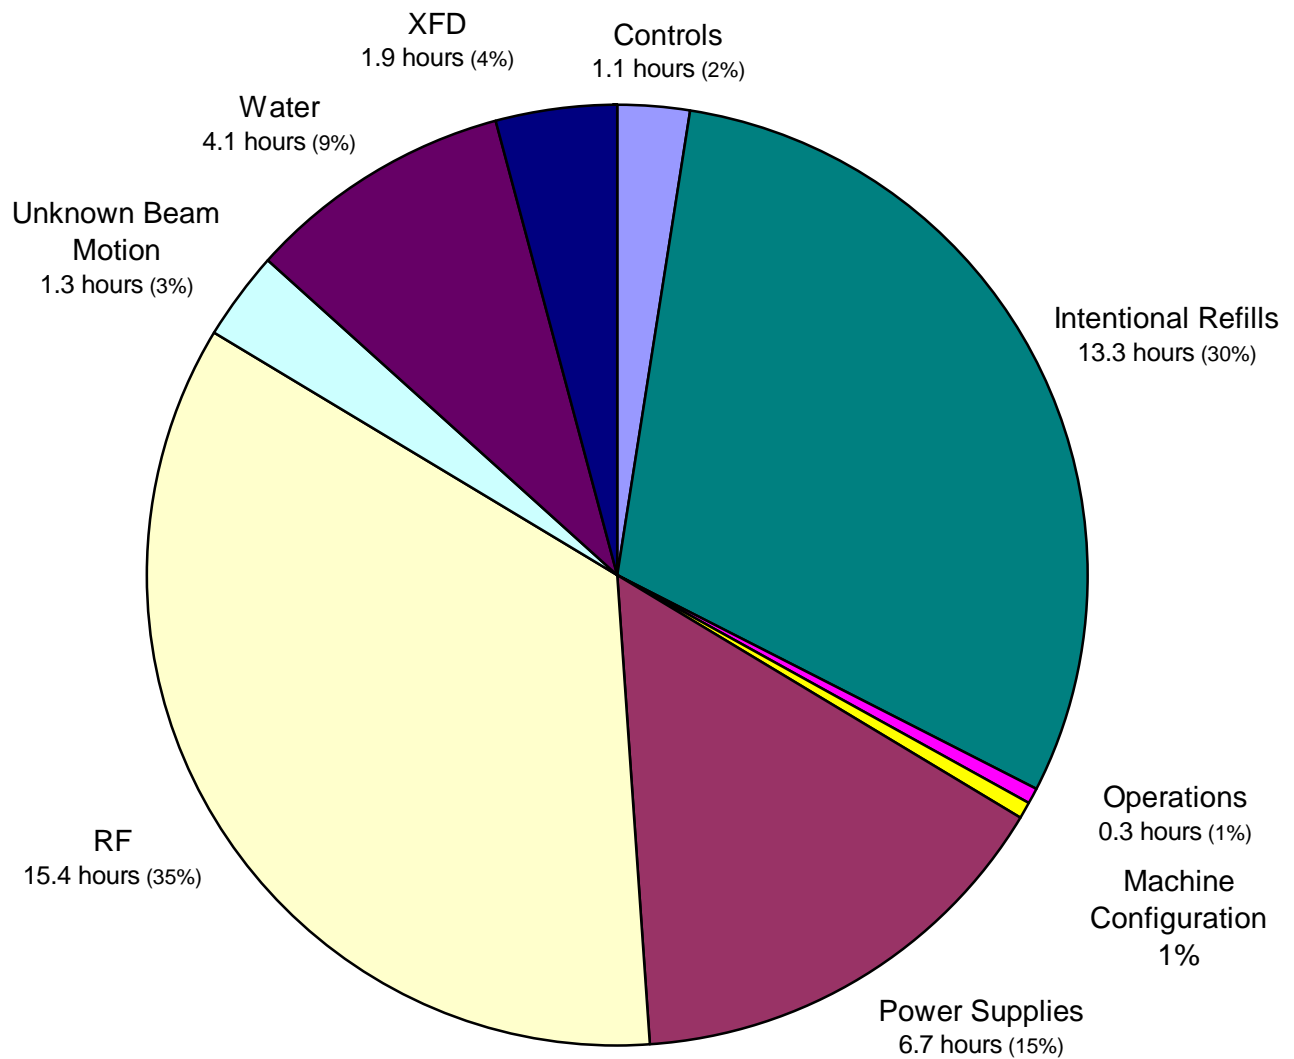

# Run 1997-7 Downtime Breakdown October 20, 1997 to November 24, 1997

User Downtime = 43.6  
System Downtime = 44.2

Total = System Downtime