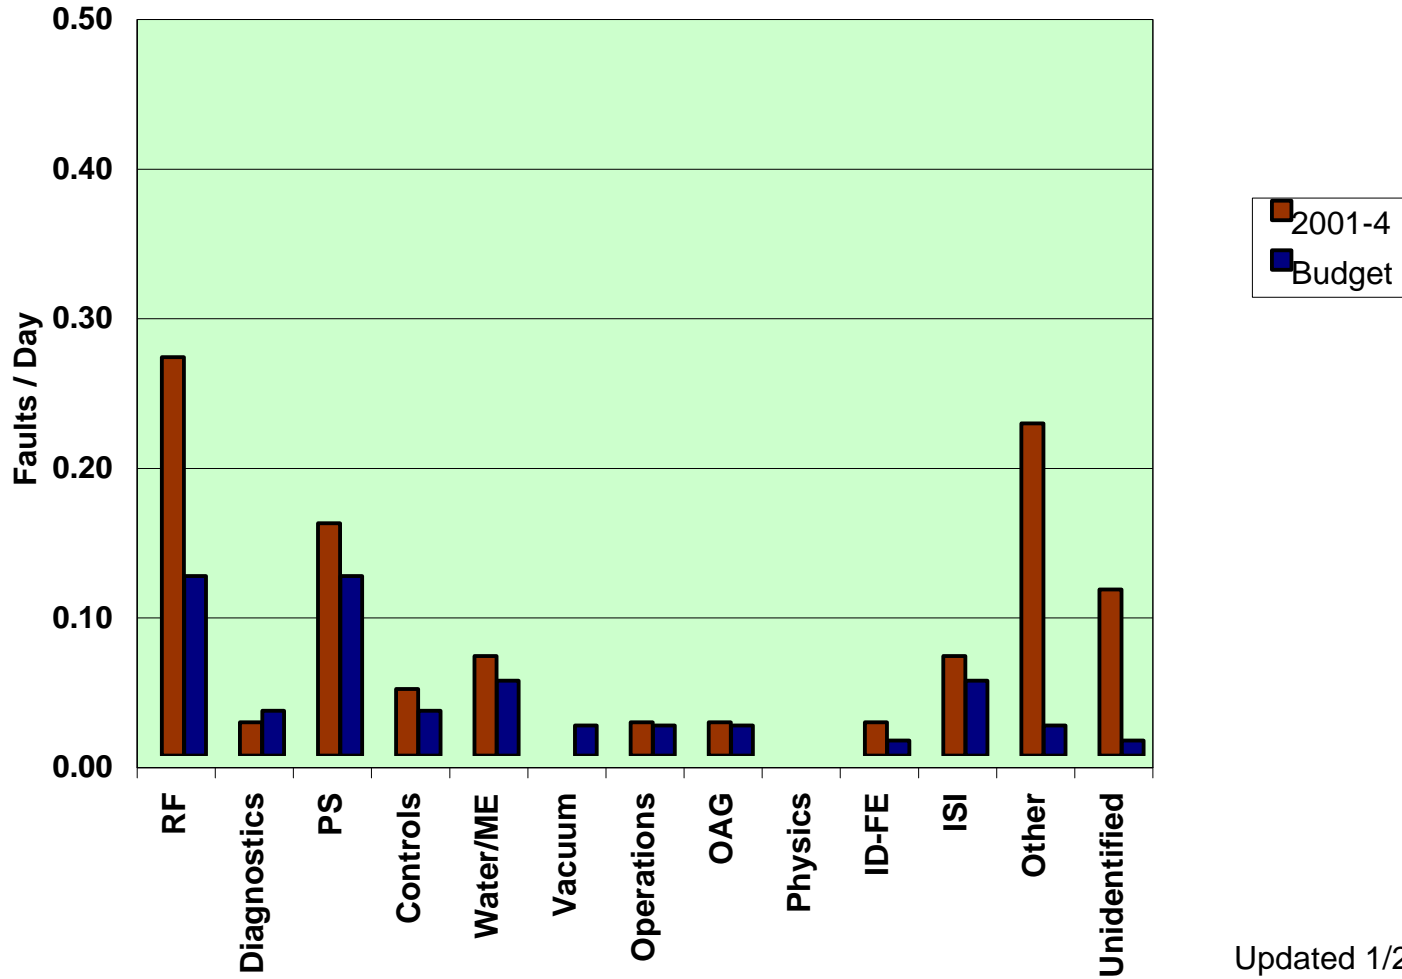

# Run 2001-4 Faults Per Day By System

October 31 through December 23, 2001

User Beam Days = 46.7

Updated 1/28/02