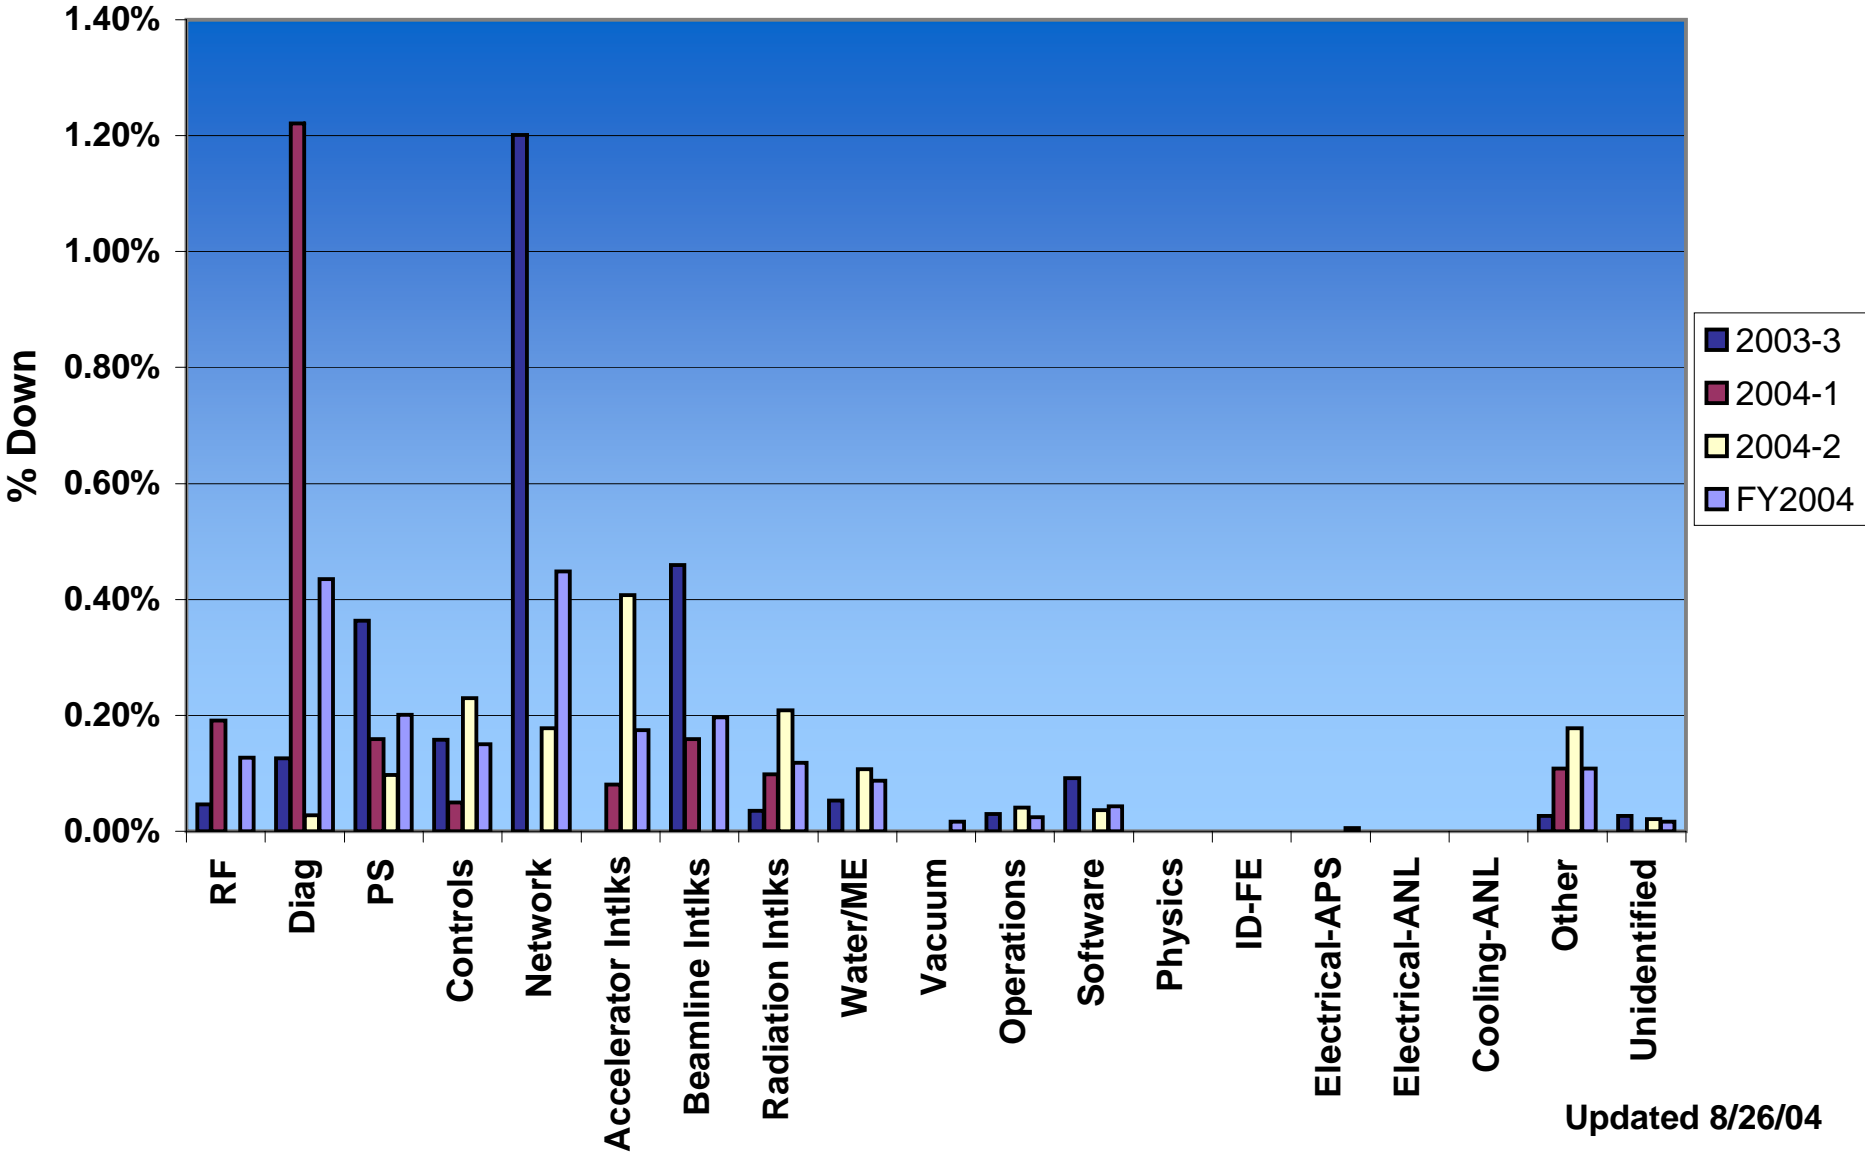

FY 2004 Downtime by System

Data through Run 2004-2

Updated 8/26/04