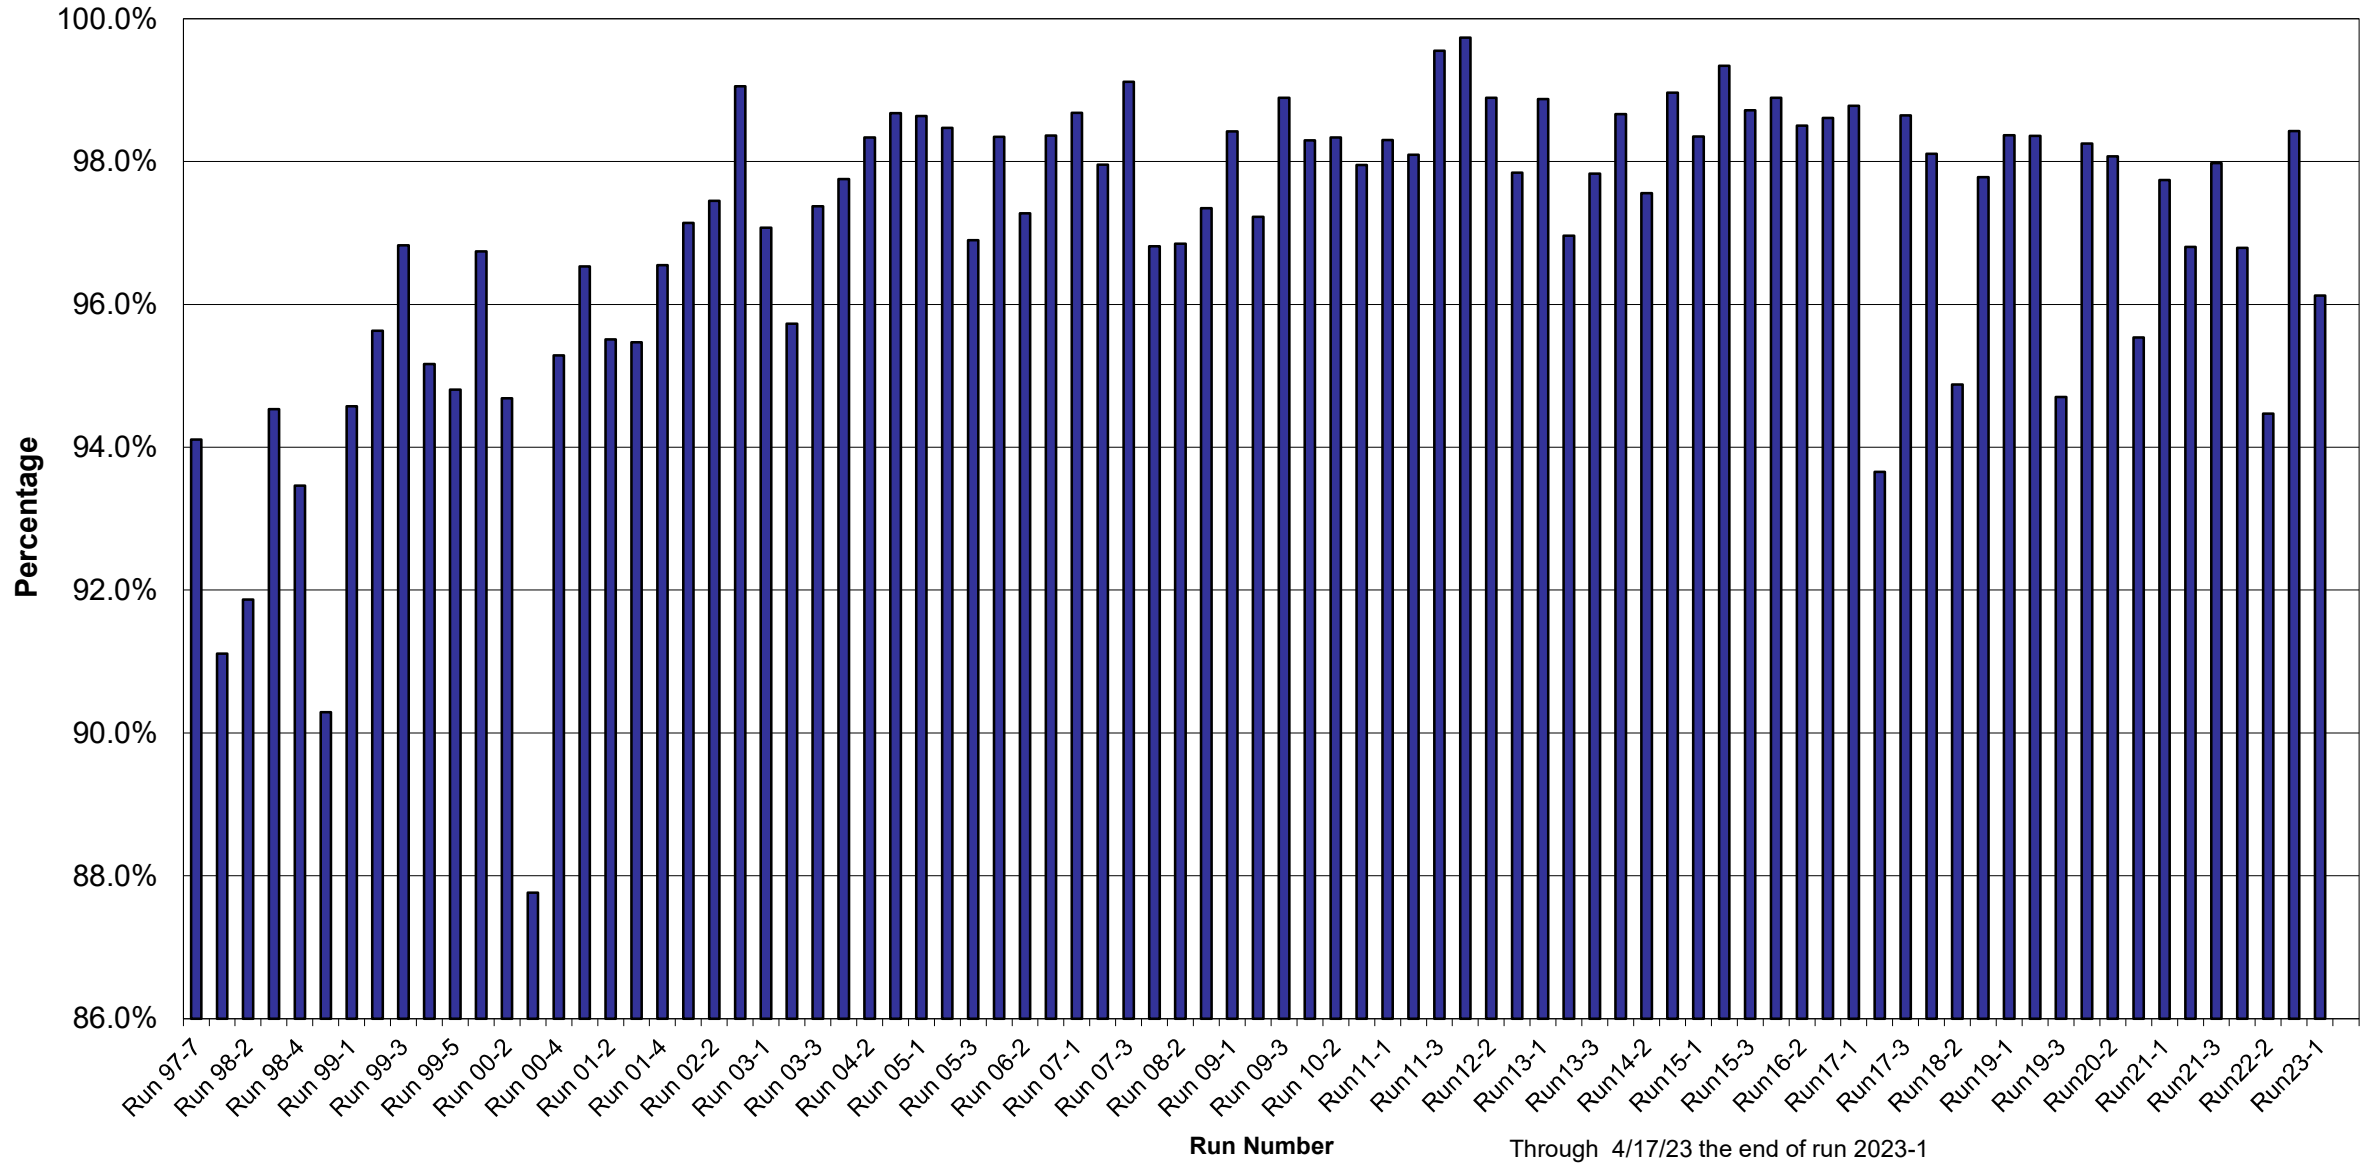

APS Run History Operational Statistics
X-ray Availability
Data from FY1998 through Present

Through 4/17/23 the end of run 2023-1